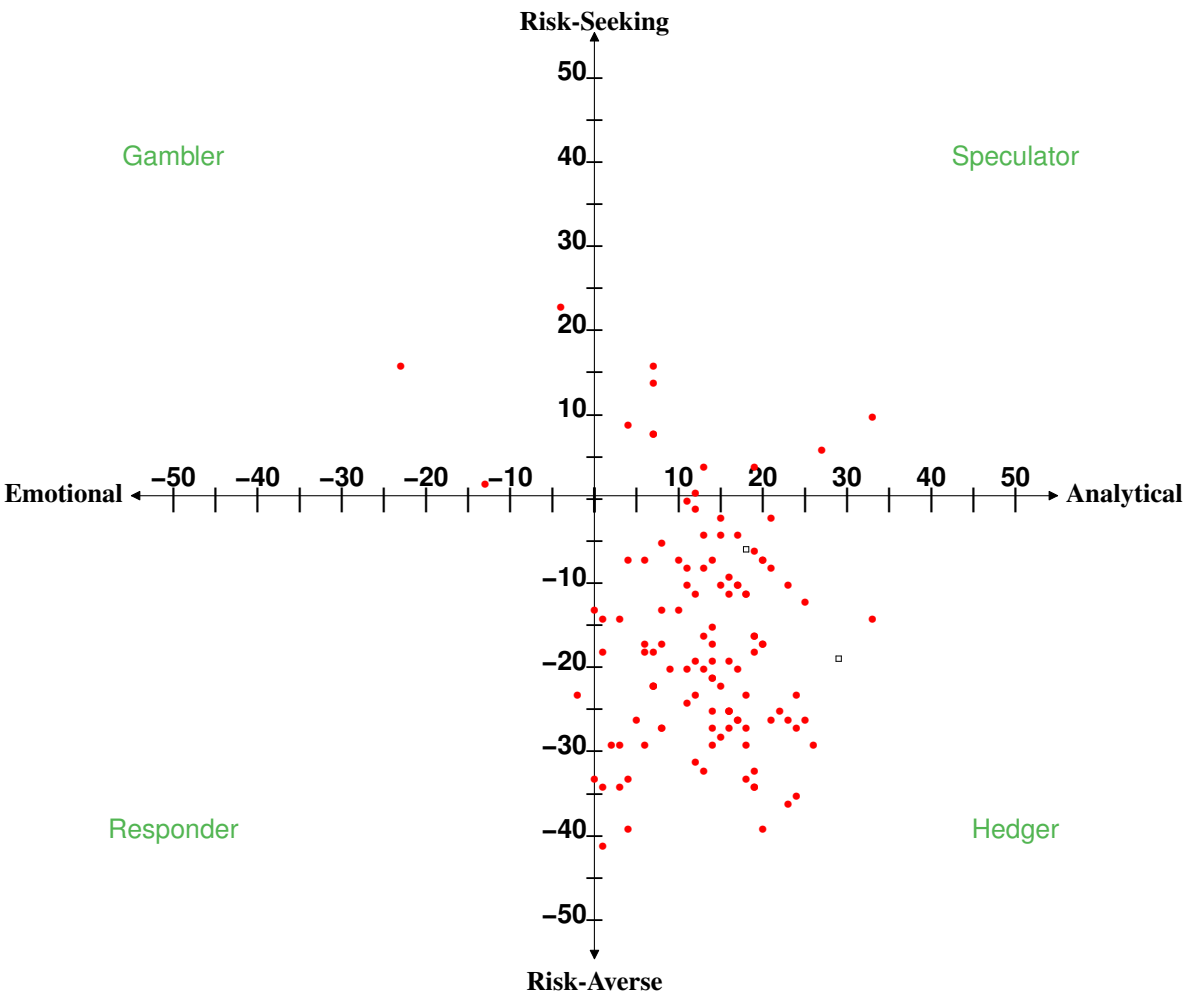

AGSM Thinking Strategically

DRIVE Questionnaire Results

Legend

- = participant
- ◻ = programme director
