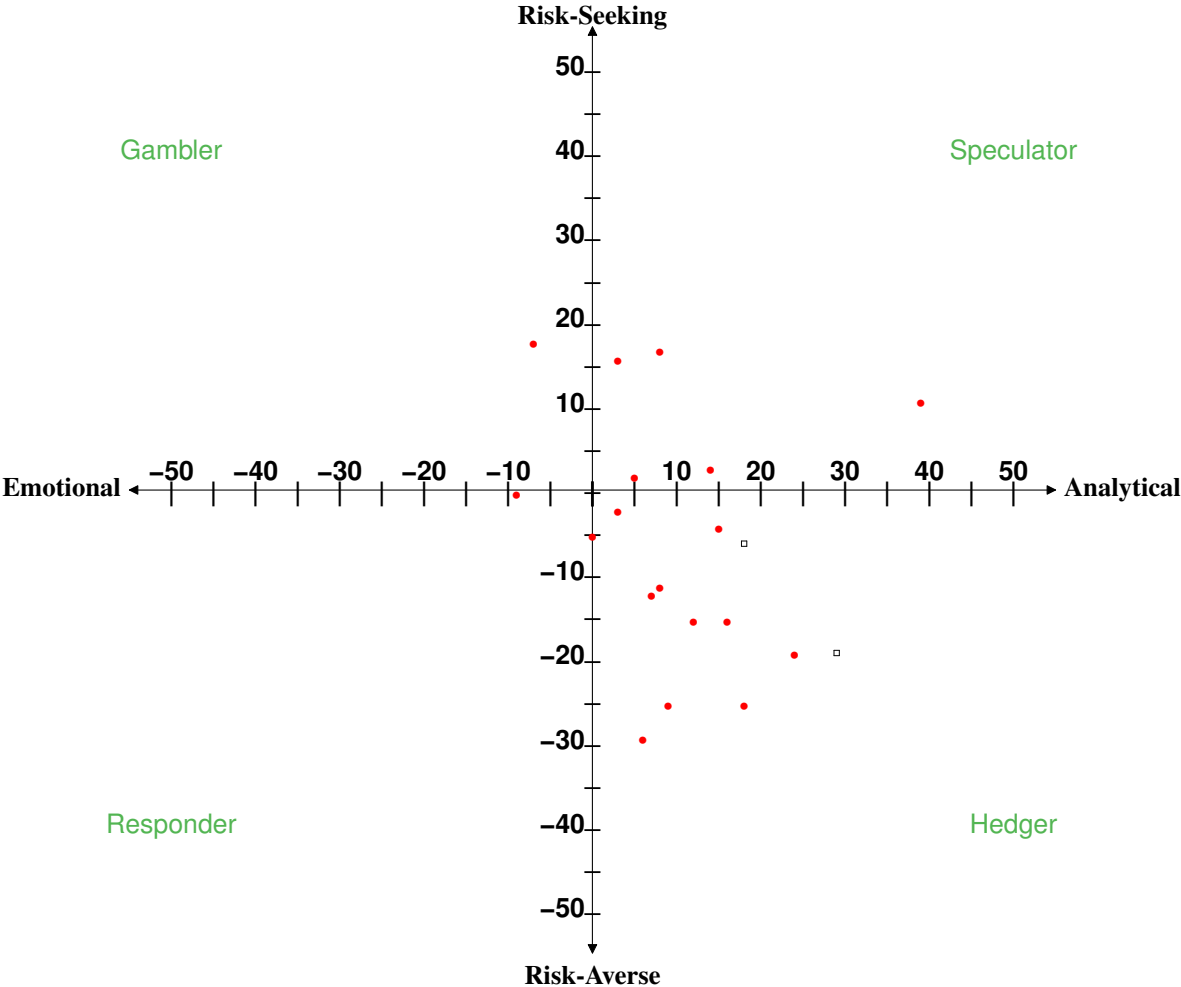

AGSM SGTM, Term 1, 2007

DRIVE Questionnaire Results

Legend

- = participant
- ◻ = programme director