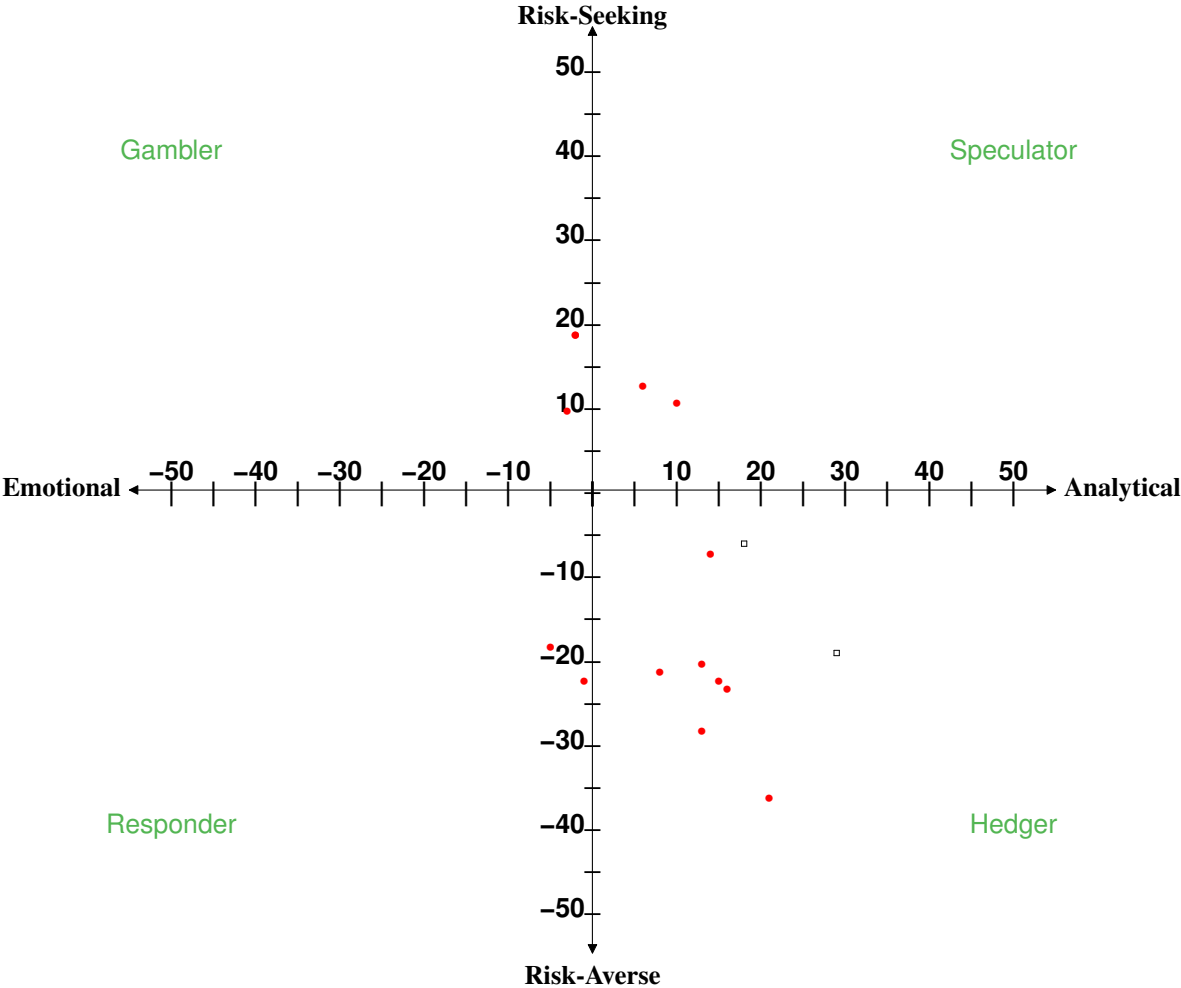

AGSM SGTM, Term 1, 2006

DRIVE Questionnaire Results

Legend

- = participant
- ◻ = programme director